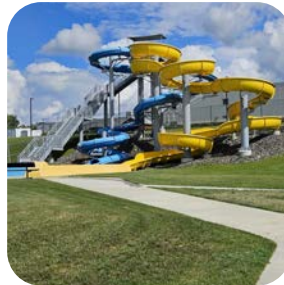

Private Team Cabins For First Six Teams Registered